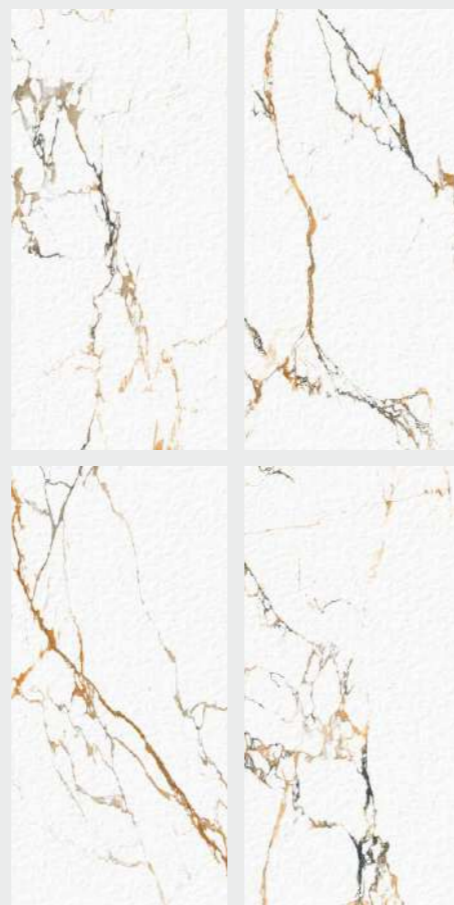

AQUA ADRINA SATUARIO

- Surface :
  Relief
- Finish
  Matt
- Size :
  600 x 1200 mm

5 FACE

AQUA AMBIENT WOOD

- Surface :
  Relief
- Finish
  Matt
- Size :
  600 x 1200 mm

1FACE