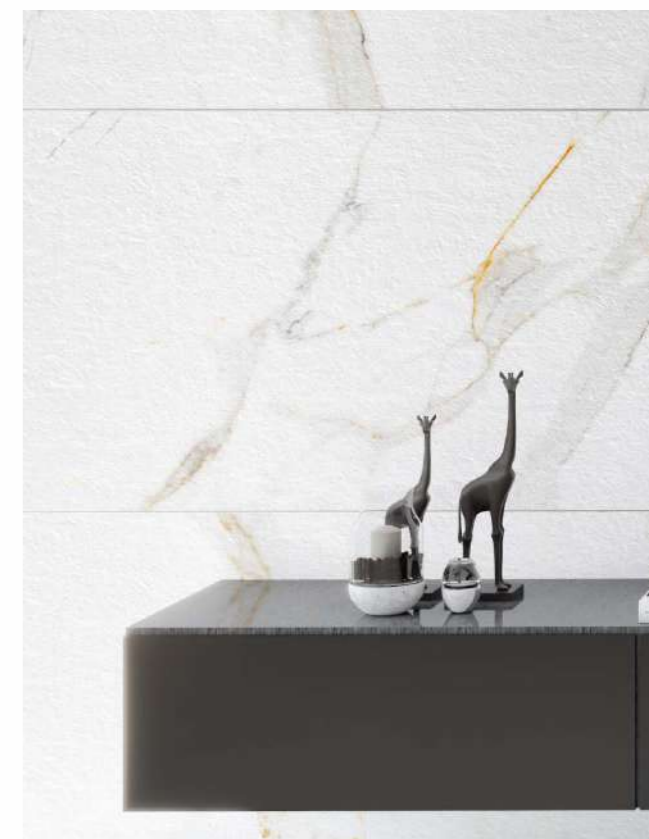

GOLD
Collection

AQUA

Punch

"As The Sun Sets, The World Is Bathed In Glossy Colors, Reminding Us Of Life's Endless Possibilities."

GOLD
Collection

AQUA ADRINA SATUARIO

-  Surface :
Relief
-  Finish
Matt
-  Size :
600 x 1200 mm