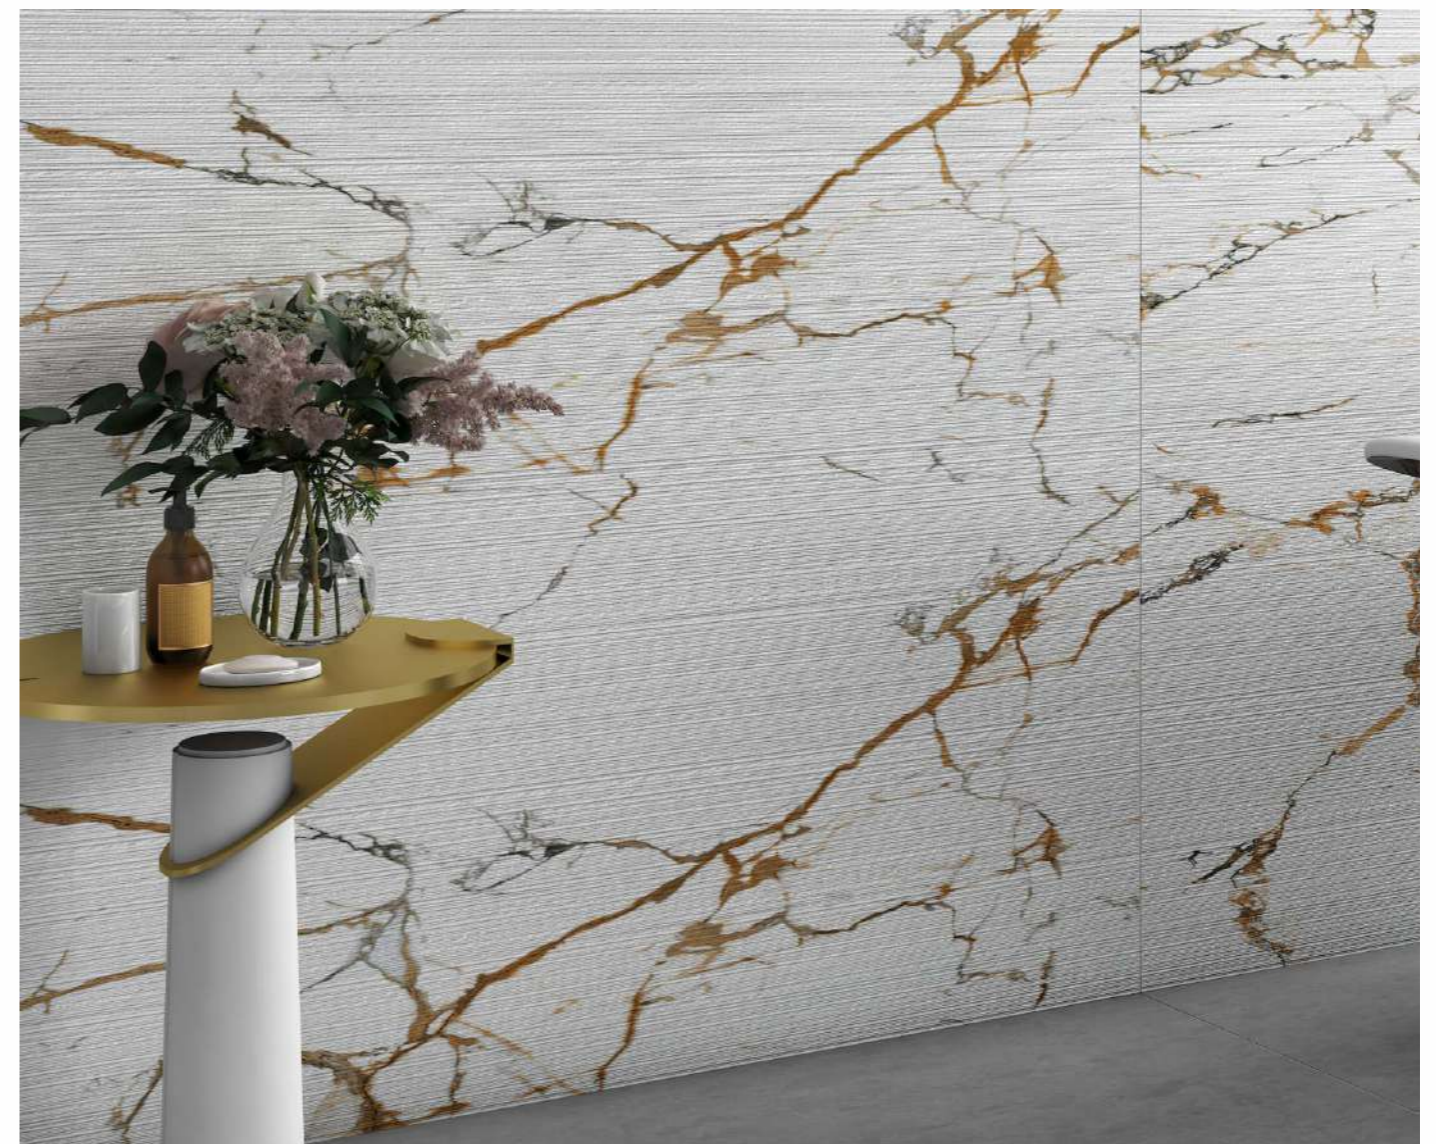

"As the sun sets, the world is bathed in glossy colors, reminding us of life's endless possibilities."

GOLD
Collection

GOLD
Collection

LINEA
Punch

Surface :
Relief

Finish
Matt

Size :
600 x 1200 mm

LINEAADRINA SATUARIO