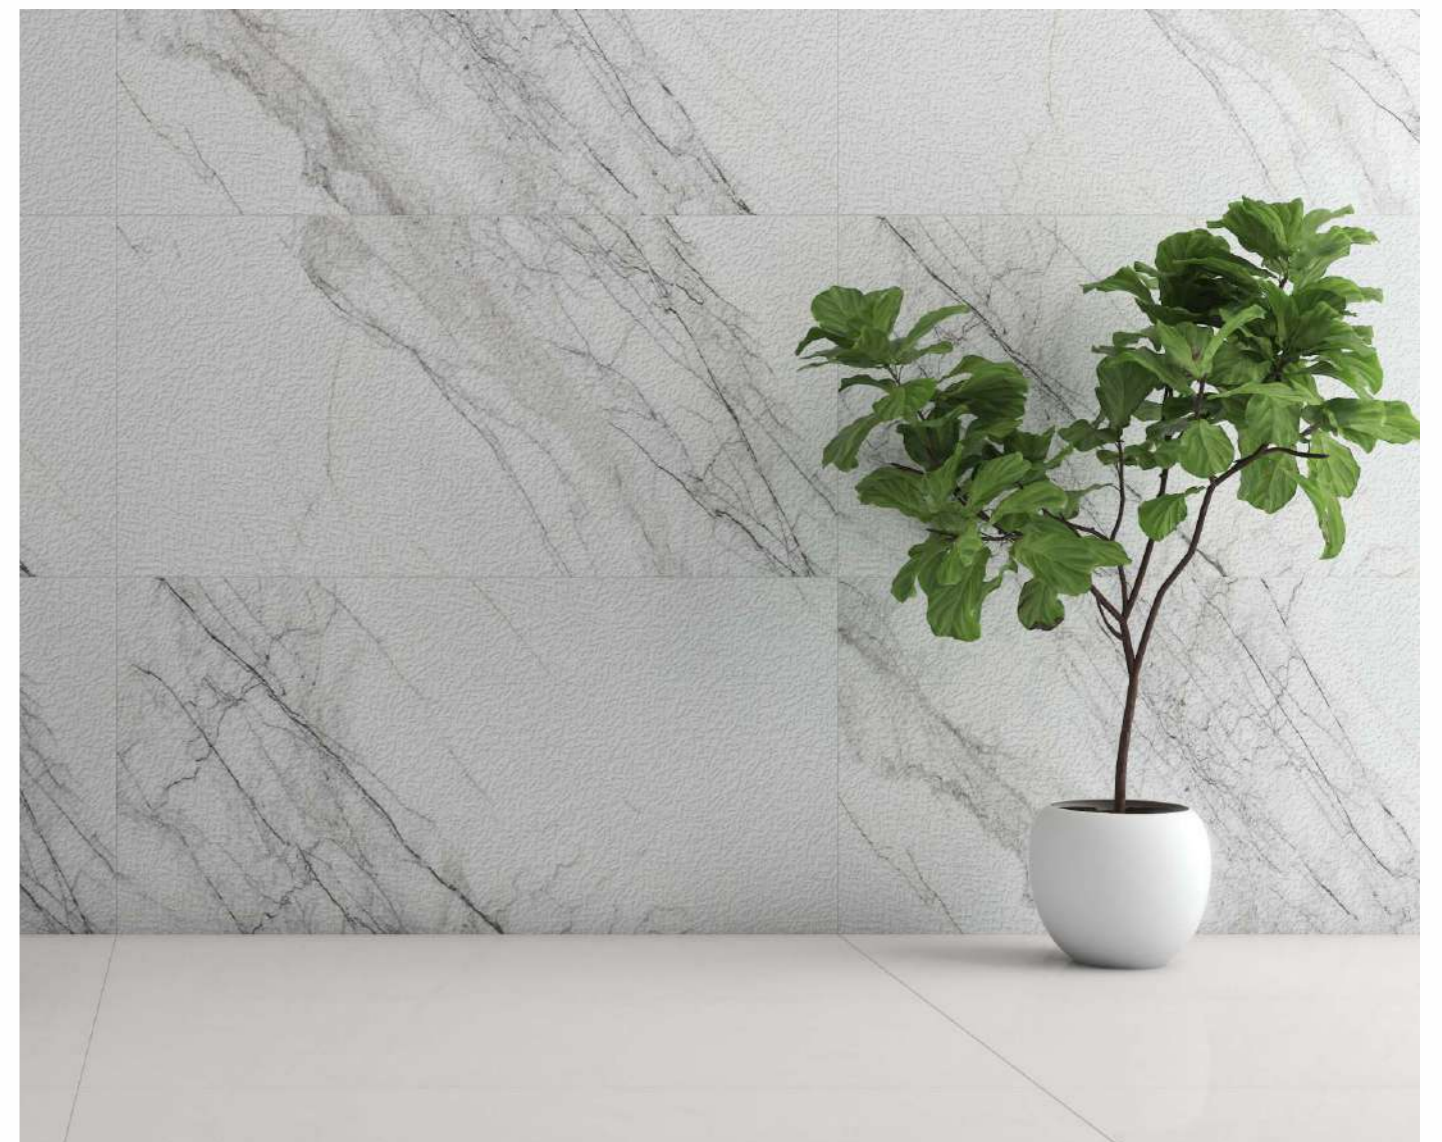

QUARTZI CALACATTA SILVER