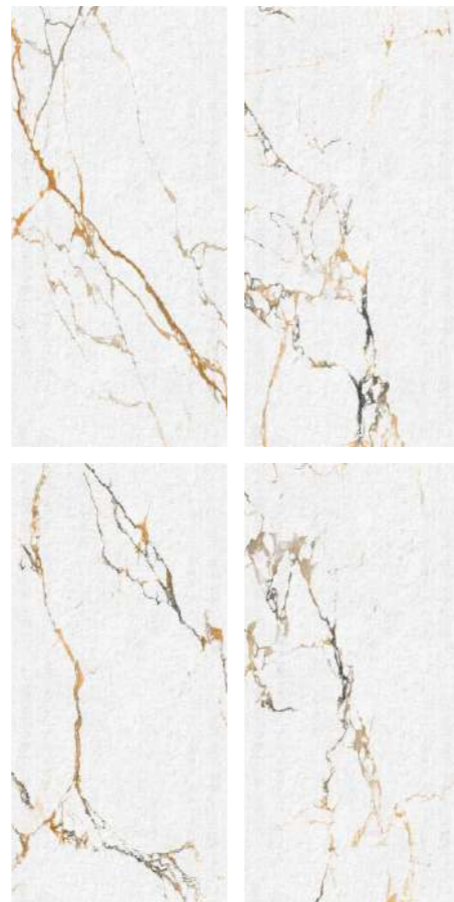

QUARTZI ADRINA SATUARIO

- Surface :
  Relief
- Finish
  Matt
- Size :
  600 x 1200 mm

5 FACE

QUARTZI AMBIENT WOOD

- Surface :
  Relief
- Finish
  Matt
- Size :
  600 x 1200 mm

1FACE